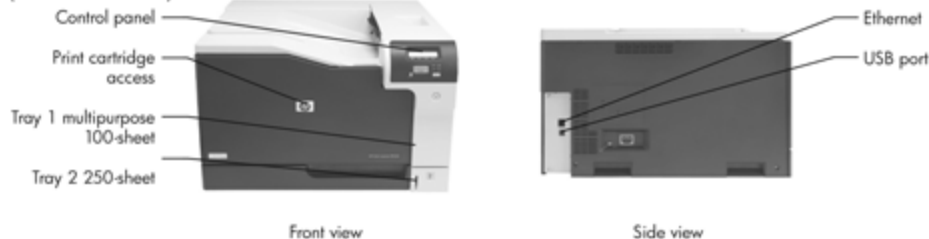

UQ492PE

Post Warranty
Service, Same
Day Onsite,
Extended
Business
Hours: 1 year

UQ498PE

Post Warranty
Service, Next
Business Day
Onsite: 1 year

UT811PE

Post Warranty
Service, Next
Business Day
Onsite: 2 years

UQ491PE

Post Warranty
Service, Next
Business Day
Onsite with
DMR: 1 year

HZ052PE

Post Warranty
Service, Next
Business Day
Onsite Call-to-
Repair with
DMR: 1 year

HZ056PE

Post Warranty
Service,
Second
Business Day
Onsite Call-to-
Repair with
DMR: 1 year

Memory, Max	448 MB
Hard Disk Drive	None
Power Supply Type	Built-in power supply
Power Supply Required	Input voltage 115 to 127 VAC (+/- 10%), 60 Hz (+/- 2 Hz), 12 A
Power Consumption	440 watts (printing), 30 watts (ready), 4.4 watts (sleep), 0.5 watts (off)⁵
Typical Electricity Consumption (TEC)	1.787 kWh/Week
ENERGY STAR® Qualified	Yes
Mac Compatible	Yes
Dimensions (W x D x H)	34 x 42 x 14.6 in (maximum), 21.5 x 23.6 x 13.3 in (minimum)
Weight	90.2 lb
Dimensions, Metric	862 x 1066 x 370 mm (maximum), 545 x 599 x 338 mm (minimum)
Weight, Metric	40.9 kg
Shipping Dimensions	28.26 x 27.63 x 18.81 in
Shipping Weight	95 lb
Shipping Dimensions, Metric	718 x 702 x 478 mm
Shipping Weight, Metric	43 kg
Pallet Dimensions	28.38 x 30.15 x 77.20 in
Pallet Dimensions, Metric	721 x 766 x 1961 mm
Pallet Weight	428 lb
Pallet Weight, Metric	195 kg
Quantity Per Pallet	4

HP Color LaserJet Professional CP5220 series (CP5225dn shown)

Jetdirect Products

[HP Jetdirect ew2500 802.11b/g Wireless Print Server (J8021A)](#)

Accessories

HP Universal Print Driver for Windows 5.2

HP Universal Print Driver for Windows (J7980A/J7981A)

Cables

HP Hi-Speed USB Cable (6 ft./1.8 m) (Q6264A) (Discontinued)

Memory and mass storage

DDR2 DIMM (144-pin): 64 MB (CB421A) (Discontinued)

DDR2 DIMM (144-pin): 128 MB (CB422A) (Discontinued)

HP 256 MB DDR2 144-pin DIMM (CB423A)

Paper-handling accessories

HP Color LaserJet 500-sheet Paper Tray (CE860A)

LaserJet font solutions

HP BarCode Printing Solution/USB (HG271US)

HP BarCodes and More/Hi-Speed USB (HG281US)

HP Scalable BarCode Font Set/Hi-Speed USB (HG282UT)

Compatible Supplies

HP LaserJet Cartridges and Kits

HP 307A Black Original LaserJet Toner Cartridge ([CE740A](#))

HP 307A Cyan Original LaserJet Toner Cartridge ([CE741A](#))

HP 307A Yellow Original LaserJet Toner Cartridge ([CE742A](#))

HP 307A Magenta Original LaserJet Toner Cartridge ([CE743A](#))

Compatible Paper Products